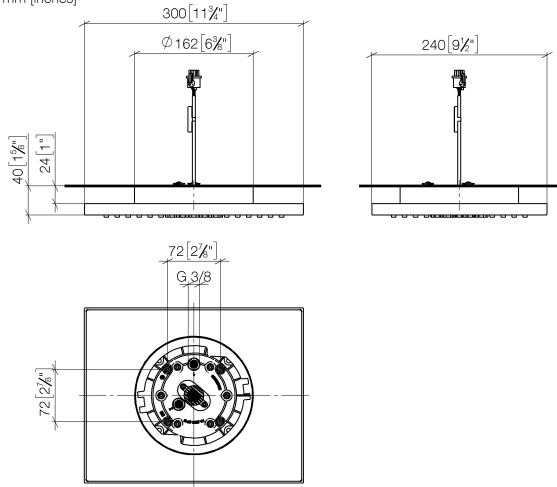

Rain shower for surface-mounted ceiling installation with light 300 x 240 mm -  
Brushed Chrome

IMO

28 042 980

Fits: IMO, LULU, MEM, CL.1, CYO

- rain shower 300 x 240mm
  - PURE RAIN, max. flow rate 6.8 l/min (at 3 bar)
  - PURIFY RAIN, max. flow rate 6 l/min (at 3 bar)
  - Distance to ceiling from bottom edge of shower 40 mm
  - with anti-scale system
  - central LED Spot 3000 K
  - Provided by customer: Light switch
  - Not suitable for use in a steam room.
- Three-way diverter trim is sold separately.**

Required miscellaneous

**Concealed ceiling installation box for surface-mounted ceiling installation with light -** 35 042 970-90 0010

- max. recess depth 115 mm
- Provided by customer: Light switch
- min. recess depth 90 mm
- Pre-assembly kit for three-way diverter included

**Rain shower for surface-mounted ceiling installation with light 300 x 240 mm -  
Brushed Chrome**

IMO

28 042 980  
mm [inches]

**Flow rate chart**

**Codes & Standards**

California Energy  
Commission  
(CEC)

Water Sense

Rain shower for surface-mounted ceiling installation with light 300 x 240 mm -  
Brushed Chrome

---

IMO

28 042 980

Certificates

---

IAPMO\_11777.