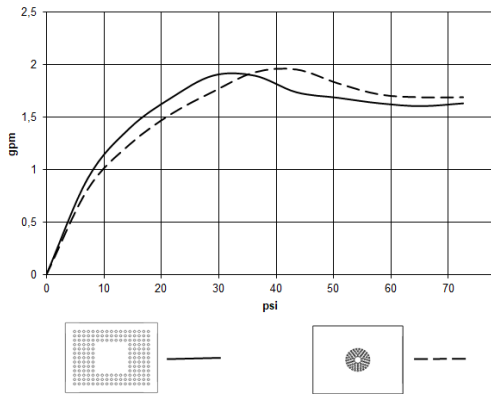

Rain shower for surface-mounted ceiling installation with light 300 x 240 mm -  
Brushed Chrome

IMO

28 042 980

Fits: IMO, LULU, MEM, CL.1, CYO

- rain shower 300 x 240mm
  - PURE RAIN, max. flow rate 6.8 l/min (at 3 bar)
  - PURIFY RAIN, max. flow rate 6 l/min (at 3 bar)
  - Distance to ceiling from bottom edge of shower 40 mm
  - with anti-scale system
  - central LED Spot 3000 K
  - Provided by customer: Light switch
  - Not suitable for use in a steam room.
- Three-way diverter trim is sold separately.**

**Rain shower for surface-mounted ceiling installation with light 300 x 240 mm -  
Brushed Chrome**

IMO

28 042 980  
mm [inches]

**Flow rate chart**

**Codes & Standards**

California Energy  
Commission  
(CEC)