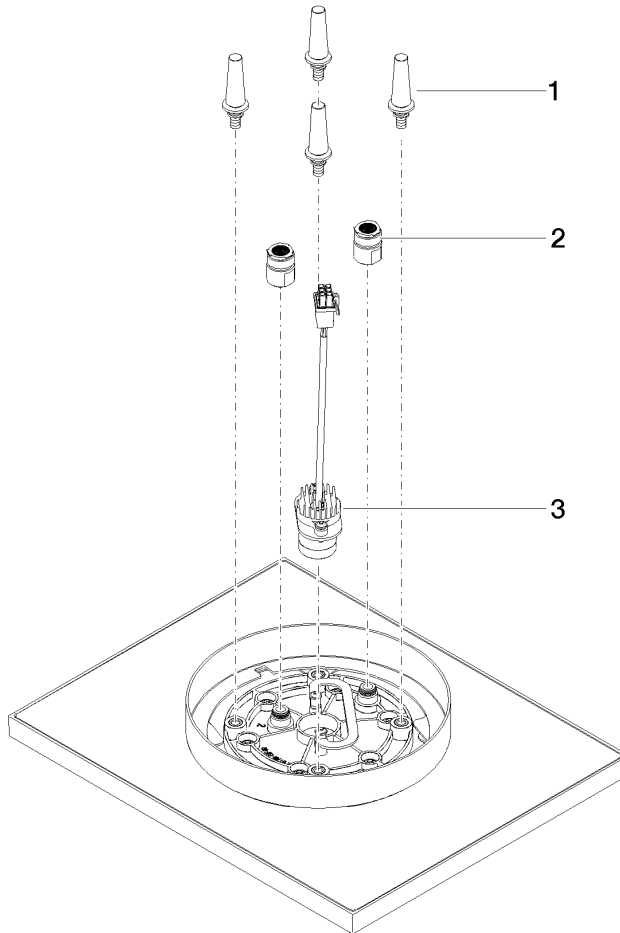

28 042 980

Spare parts list

No.	Item Number	Name	Quantity used	Delivery time
1	90 17 20 263 00 90	fixing set	1	2
2	90 24 03 309 02 90	connection	2	2
3	90 10 01 225 00 90	electronic accessories	1	2